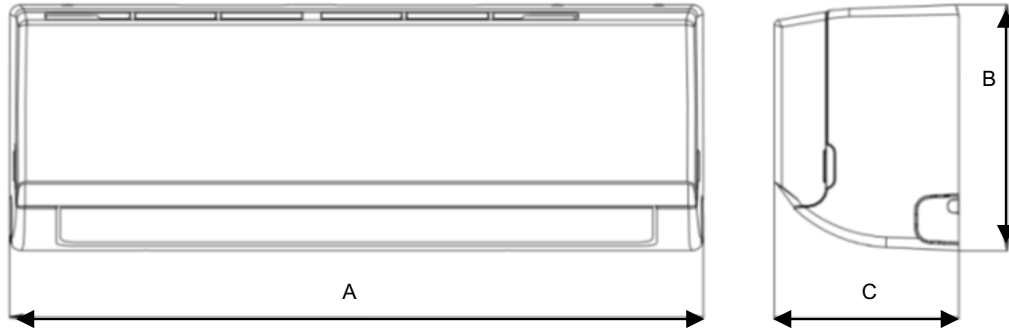

## FEATURES

Model	AKAY-CF 26 DR10	AKAY-CF 35 DR10	AKAY-CF 52 DR10	AKAY-CF 71 DR10
Cooling capacity	2,64 kW	3,52 kW	5,28 kW	7,03 kW
Cooling power input	732 W	1.213 W	1.550 W	2.600 W
Heating capacity	2,93 kW	3,81 kW	5,57 kW	7,33 kW
Heating power input	733 W	1.088 W	1.570 W	2.400 W
ErP Classification cold/heat	A++ / A+	A++ / A+	A++ / A+	A++ / A+
Airflow (indoor)	325/360/466 m <sup>3</sup> /h	314/430/540 m <sup>3</sup> /h	540/680/840 m <sup>3</sup> /h	662/817/980 m <sup>3</sup> /h
Sound pressure (indoor)	25 dB(A)	25 dB(A)	26 dB(A)	36 dB(A)
Airflow (outdoor)	1.750 m <sup>3</sup> /h	1.800 m <sup>3</sup> /h	2.100 m <sup>3</sup> /h	3.500 m <sup>3</sup> /h
Sound pressure (outdoor)	55,50 dB(A)	56 dB(A)	56 dB(A)	59 dB(A)
Power supply	220-240 V / 1 / 50			
Power wiring (outdoor)	(2+T)x1,50 mm <sup>2</sup>	(2+T)x1,50 mm <sup>2</sup>	(2+T)x1,50 mm <sup>2</sup>	(2+T)x2,50 mm <sup>2</sup>
Communication wiring	(4+T)x1,50 mm <sup>2</sup>	(4+T)x1,50 mm <sup>2</sup>	(4+T)x1,50 mm <sup>2</sup>	(4+T)x2,50 mm <sup>2</sup>
Refrigerating pipes	Ø1/4" / Ø3/8"	Ø1/4" / Ø3/8"	Ø1/4" / Ø1/2"	Ø3/8" / Ø5/8"
Refrigerant charge / Additional charge	0,55 kg / 0,012 kg	0,55 kg / 0,012 kg	1,08 kg / 0,012 kg	1,42 kg / 0,024 kg
Max. pipe length	25 m	25 m	30 m	50 m
Max. level difference	10 m	10 m	20 m	25 m

## WIRING DIAGRAM

NOTES:

- (1) The data and specifications present in this sheet may vary without notice.  
 (2) The images on this sheet are indicative and may be different from the final machine.

## DIMENSIONS & WEIGHT OF INDOOR UNIT

Model	Weight	A	B	C
<b>KAY-CF 26 DR10</b>	7,60 kg	805 mm	285 mm	194 mm
<b>KAY-CF 35 DR10</b>	7,60 kg	805 mm	285 mm	194 mm
<b>KAY-CF 52 DR10</b>	10 kg	957 mm	302 mm	213 mm
<b>KAY-CF 71 DR10</b>	12,30 kg	1.040 mm	327 mm	220 mm