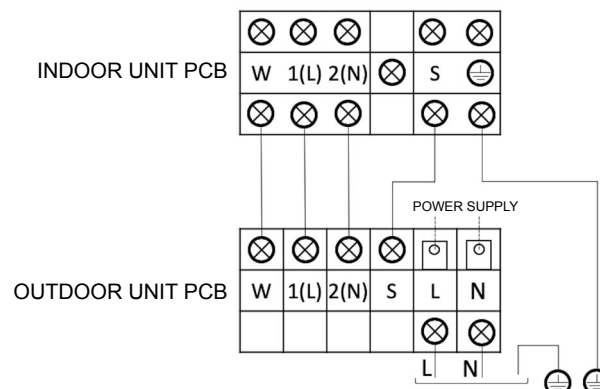

WIRING DIAGRAM