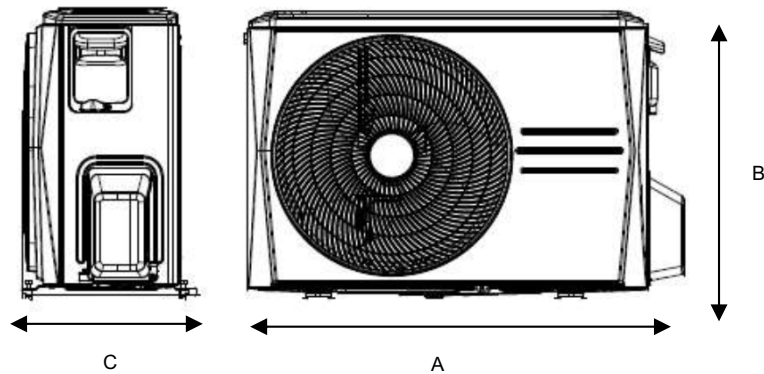

DIMENSIONS & WEIGHT OF OUTDOOR UNIT

Model	Weight	A	B	C
KAE-CF 26 DR10	23,20 kg	720 mm	495 mm	270 mm
KAE-CF 35 DR10	23,20 kg	720 mm	495 mm	270 mm
KAE-CF 52 DR10	32,70 kg	805 mm	554 mm	330 mm
KAE-CF 71 DR10	42,90 kg	890 mm	673 mm	342 mm